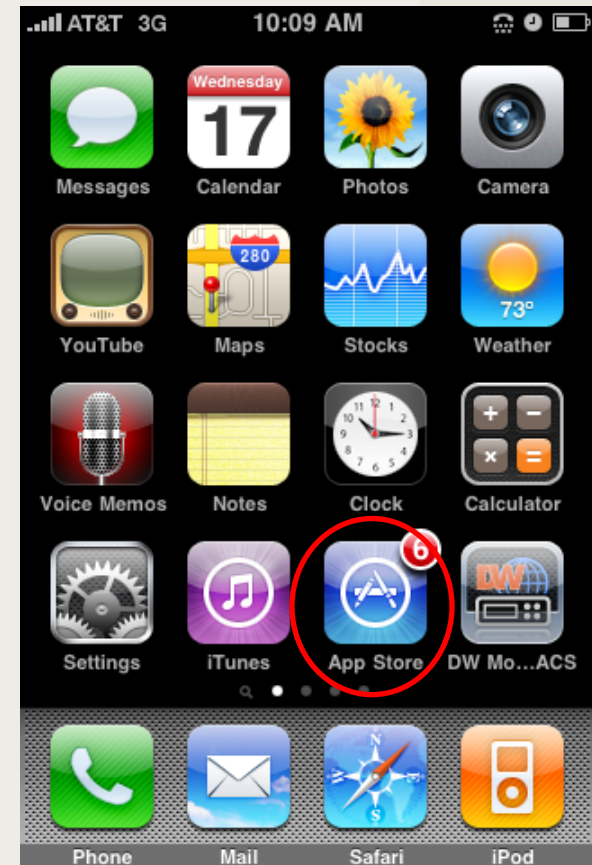

DW-VMAX iPhone Application Quick Setup

DW-VMAX iPhone application is available at iTunes Store or App Store from your iPhone, And Search for VMAX or DW Mobile ACS

How to Setup the DW-VMAX iPhone Application

Open the DW Mobile ACS (Advanced Client Software)App

To Add the DW-VMAX Network information click the [+]

Click [Edit] to edit DW-VMAX Network information

How to Add a the DW-VMAX Site

Carrier 5:42 AM

Cancel Edit Site Save