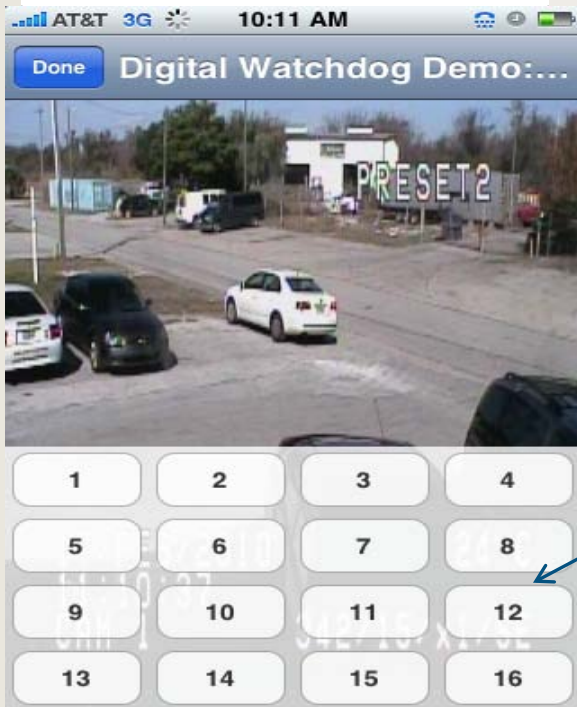

Click On the number [**Buttons**] to select the camera