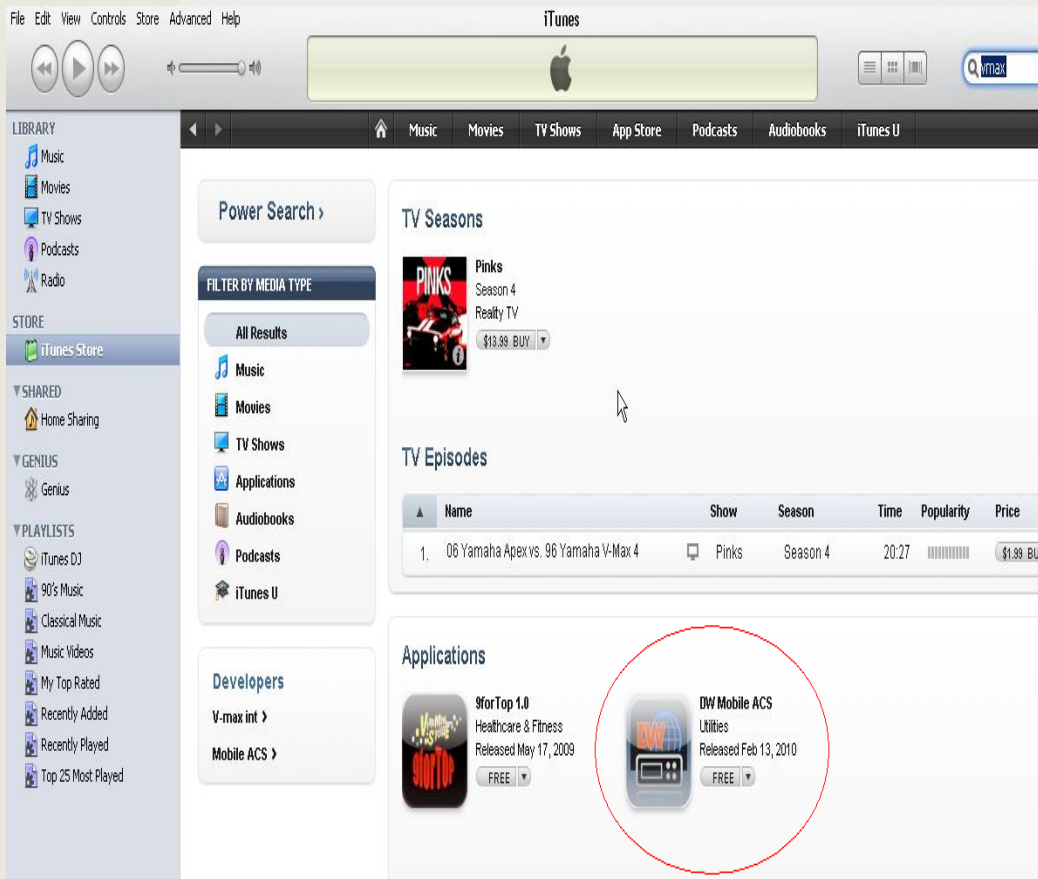

DW-VMAX iPhone Application Quick Setup

DW-VMAX iPhone application is available at iTunes Store or App Store from your iPhone, And Search for VMAX or DW Mobile ACS

How to Setup the DW-VMAX iPhone Application

Open the DW Mobile ACS (Advanced Client Software)App

To Add the DW-VMAX Network information click the [+]

Click [Edit] to edit DW-VMAX Network information

How to Add a the DW-VMAX Site

Carrier 5:42 AM

Cancel Edit Site Save